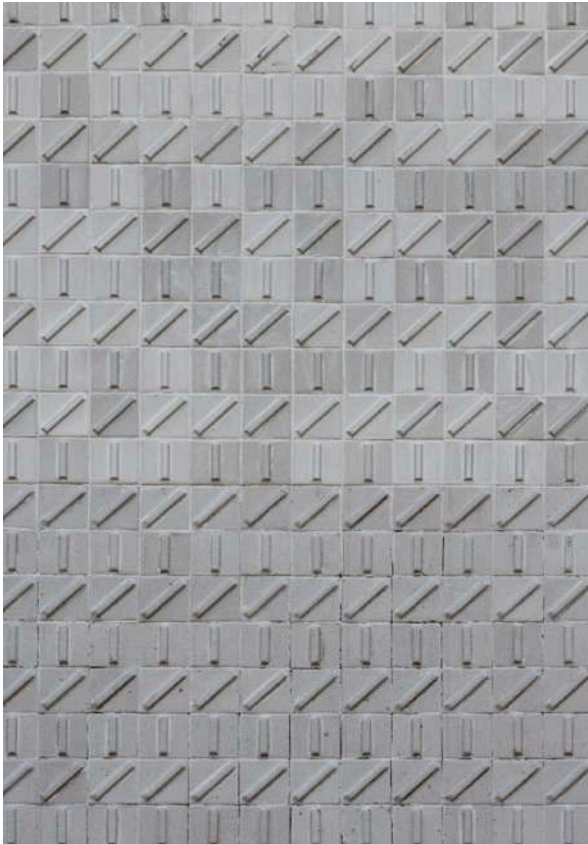

4

50x50 Giò Ponti building

Milano IT

Reproduction of glazed ceramic mosaic for external façades design by Giò Ponti

posing scheme