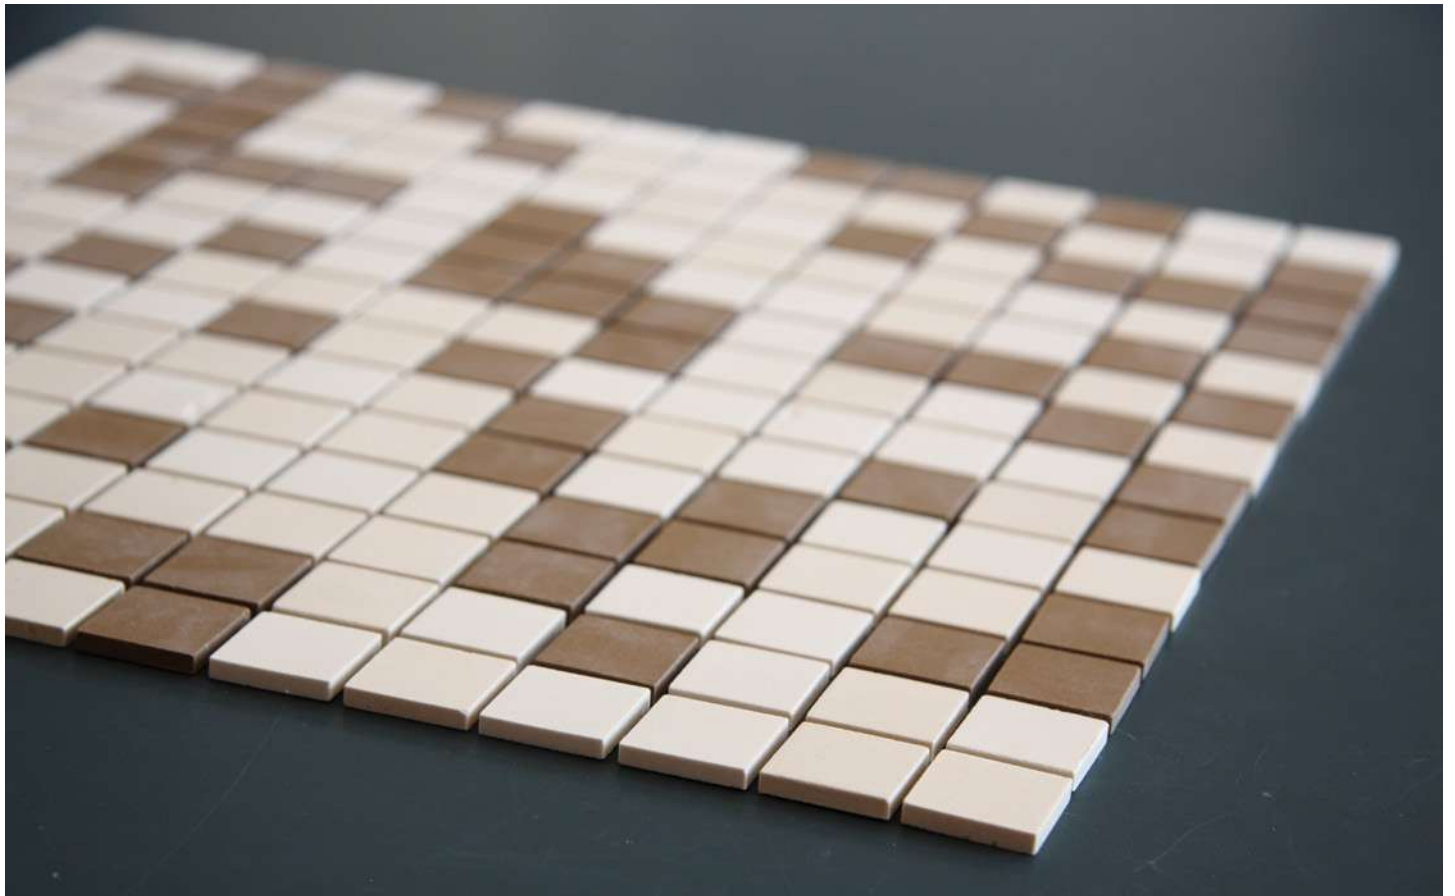

SOME SELECTED SIZE AVAILABLE

50x50

32x32

25x25

20x20

SELECTED PROJECTS

25x25

Reproduction of glazed ceramic
mosaic for external façades