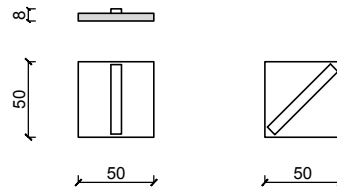

SOME SELECTED SIZE AVAILABLE

50x50

32x32

25x25

20x20

SELECTED PROJECTS

25x25

Reproduction of glazed ceramic
mosaic for external façades

via Amedeo building | Aosta IT

4

50x50 Giò Ponti building

Milano IT

Reproduction of glazed ceramic mosaic for external façades design by Giò Ponti

posing scheme

SELECTED PROJECTS

32x32