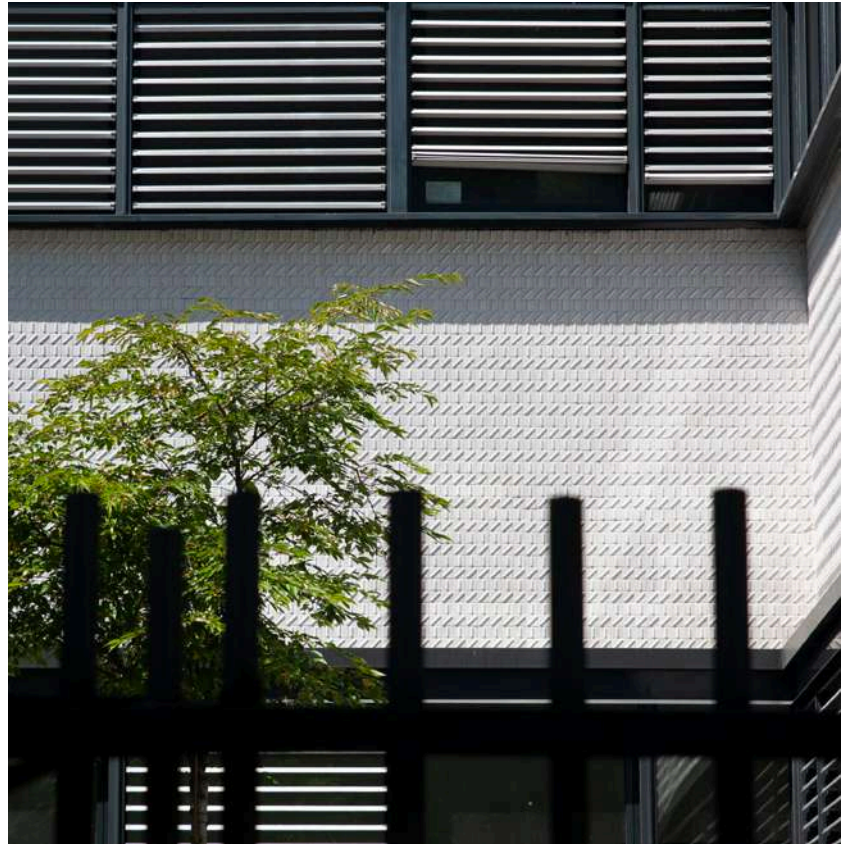

4

50x50 Giò Ponti building

Milano IT

Reproduction of glazed ceramic mosaic for external façades design by Giò Ponti

posing scheme