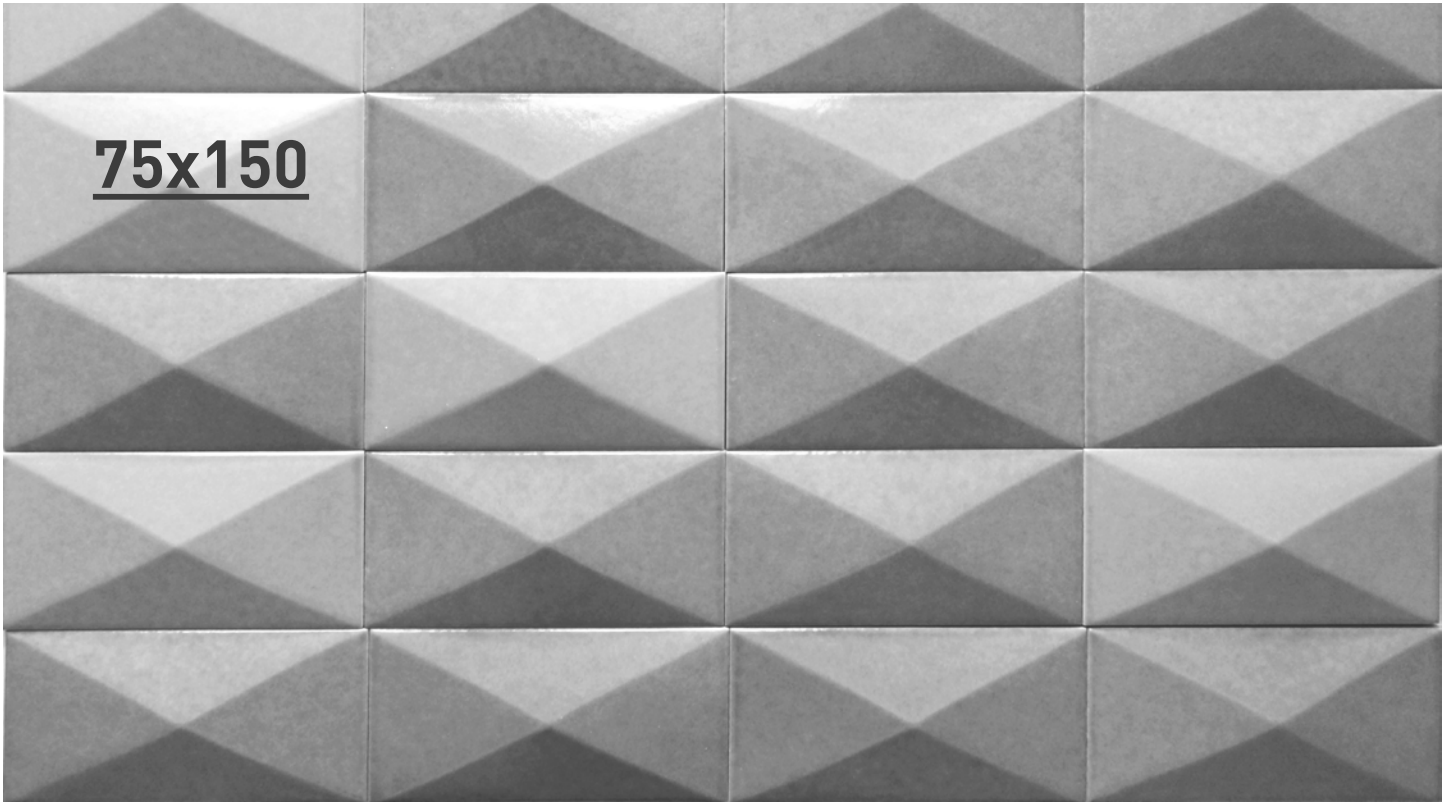

75x150

mm 75x150xh8/18

Edifici di Giò Ponti

Milano IT

8 |