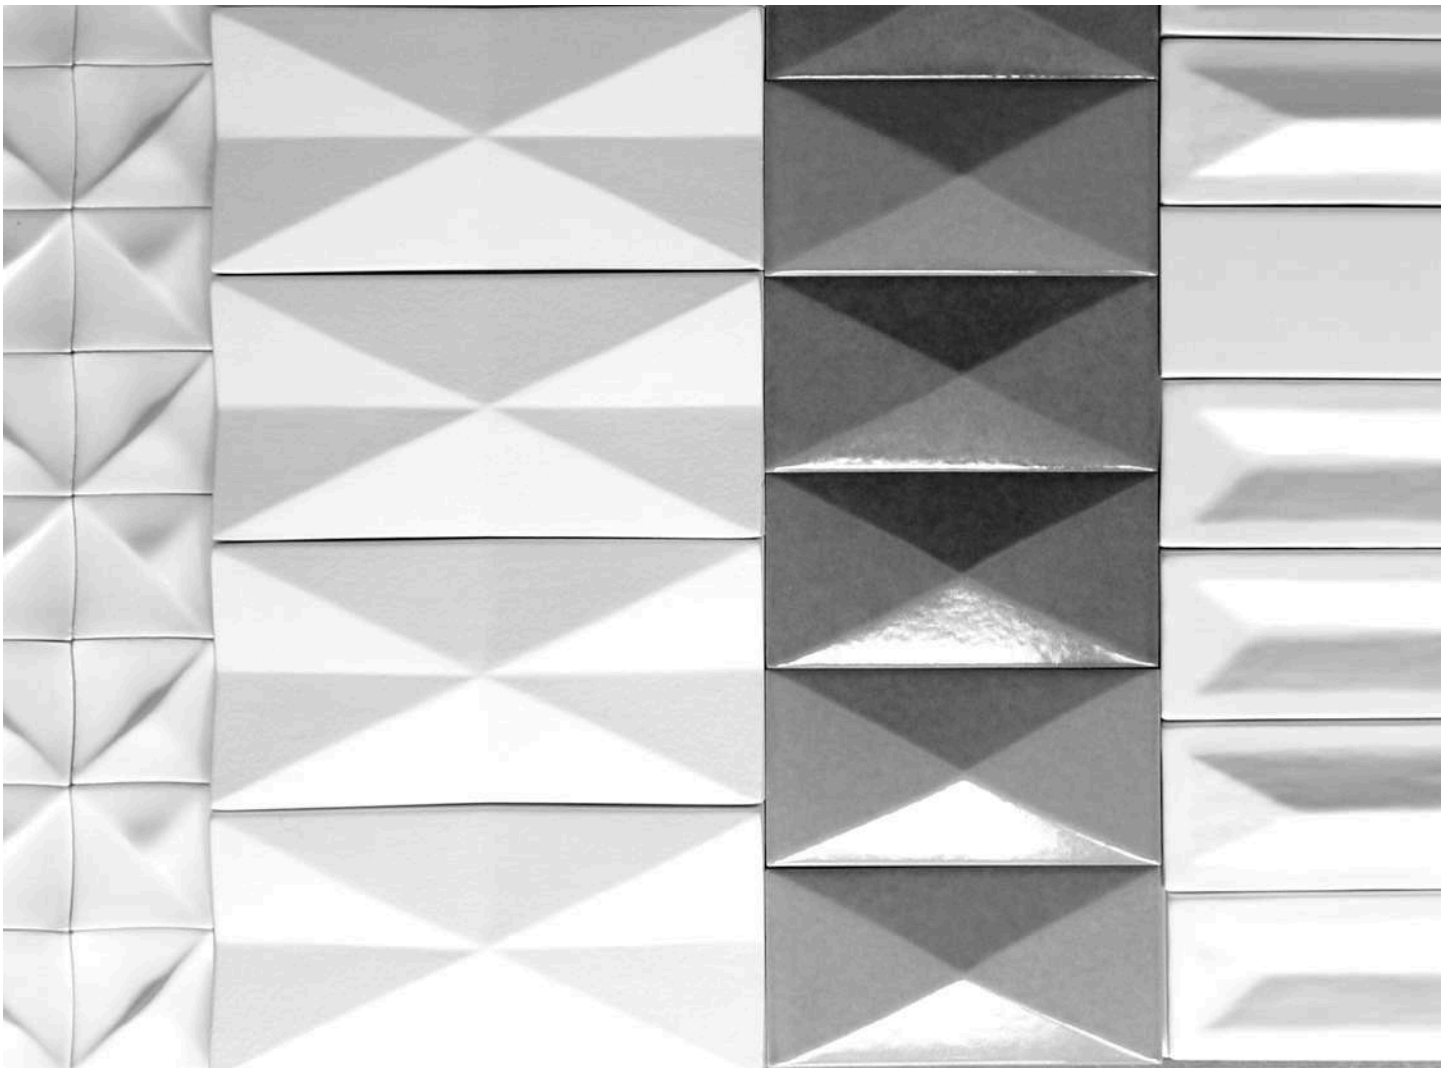

siamo in grado di personalizzare colori e dimensioni